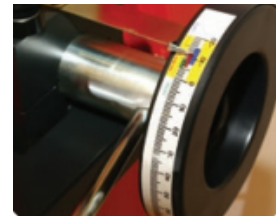

THE ANGLEMASTER 3000MC. COMPETITIVE PERFORMANCE.

Unique auto-cue angle finder

Flood coolant system & debris separation system

Diamond dresser for stone

Offers speed and accuracy at a price and specification to suit your requirements.

Bedknives can be sharpened to within one thousandth of an inch. Independent end-feed paralleling and a single point advance make this the easiest bedknife grinder to operate on the market.

CONTROL AND ACCURACY

- Simple to set up and use
- Accurate – grinds to within 0.001"
- Can grind bedknives up to 40" long
- Automatic traverse
- Coolant dispersal and debris separation come as standard

USER FRIENDLY

- Safety compliant guarding system
- Toro™ DPA bracket included with a comprehensive set of tools and brackets