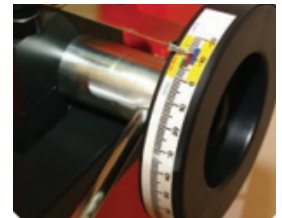

THE ANGLEMASTER 1000. COMPACT AND HIGHLY ACCURATE.

Unique auto-cue angle finder

Diamond dresser for stone

Designed specifically for mower service facilities with more restricted resources, but still appreciate the considerable benefits of an in-house grinding facility.

This dry grind, manual traverse machine is highly accurate and easy to operate. When paired with the Express Dual 2000 reel grinder, these affordable machines provide a complete in-house solution for grinding reel mowers at high speed and minimum cost.

CONTROL AND ACCURACY

- Simple to set up and use
- Accurate – grinds to within 0.001"
- Can grind bedknives up to 40" long

USER FRIENDLY

- Fast cycle time and change over between blades
- Compact machine; small footprint