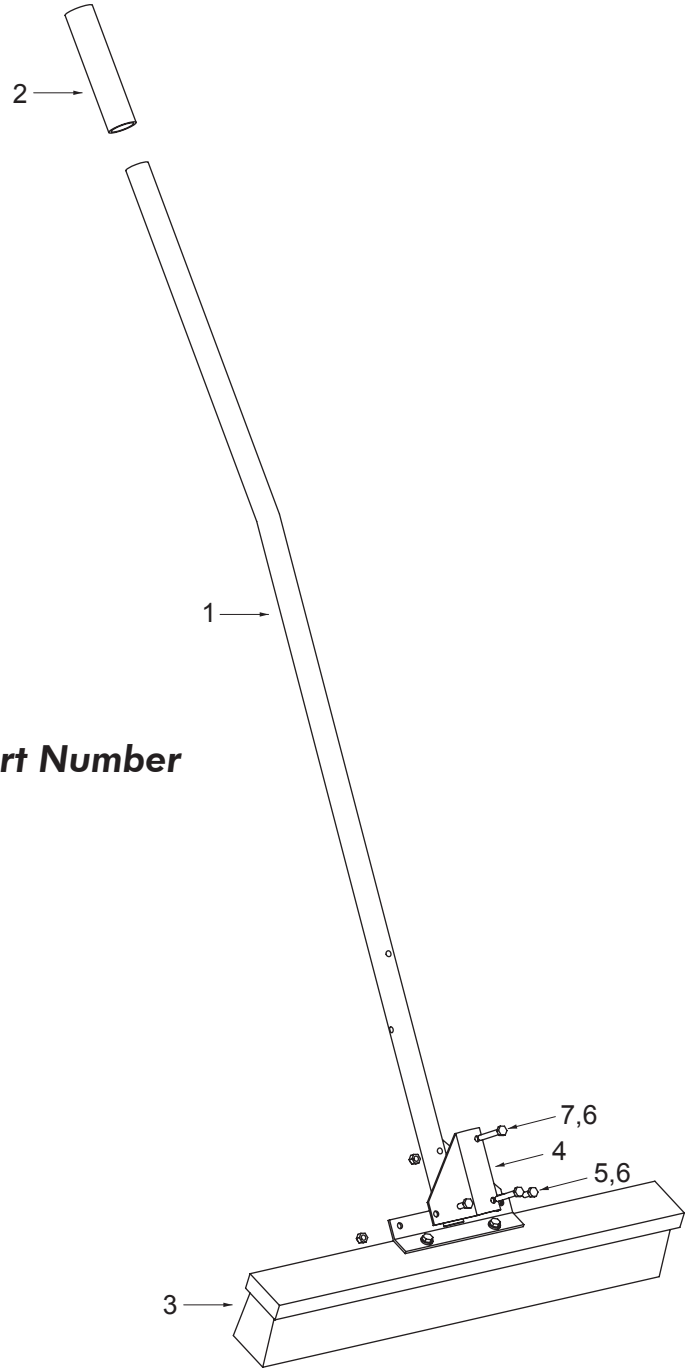

MAGNUM GENERAL PURPOSE BROOM

72100

Key Number/Item Description/Quantity/Part Number

1	57-1/2" Bent Handle	1	71351
2	Handle Grip	1	71156
3	Broom Head With Adaptor Plate 24"	1	72101
4	Gusset Brace	2	71151
5	1/4-20 X 5/8" Bolt	2	71155
6	1/4-20 Nylon Lock Nut	4	71154
7	1/4-20 X 1-3/4" Bolt	2	71153